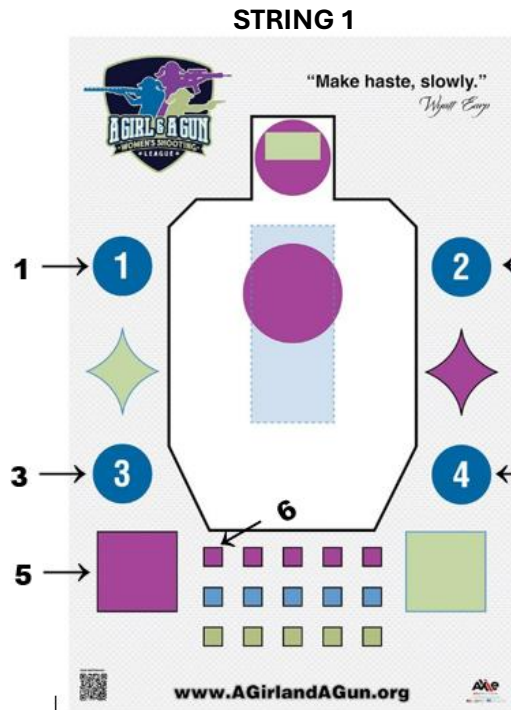

Quarterly Match – Q2 2024

Distance: 5 yards

Target: AG & AG Silhouette Target

Firearm Start Condition & Position: Pistol unloaded and on work surface with slide locked open.

Shooter Start Position: Shooter with arms relaxed and hands down at sides.

ALL 3 strings will be shot using both hands.

On buzzer, load magazine and shoot six rounds, as listed in order above.

On buzzer, load magazine and shoot six rounds, as listed in order above.

On buzzer, load magazine and shoot six rounds, as listed in order above.

After shooting EACH STRING, say aloud, "Clear & make safe the gun" then return pistol to work surface with magazine out, slide locked back and ejection port up.

NOTE: For a shot to count, it must be touching the outer edge of the shape or within the shape. Any shot outside of the shape, not touching the outer edge of the shape, counts as a miss.