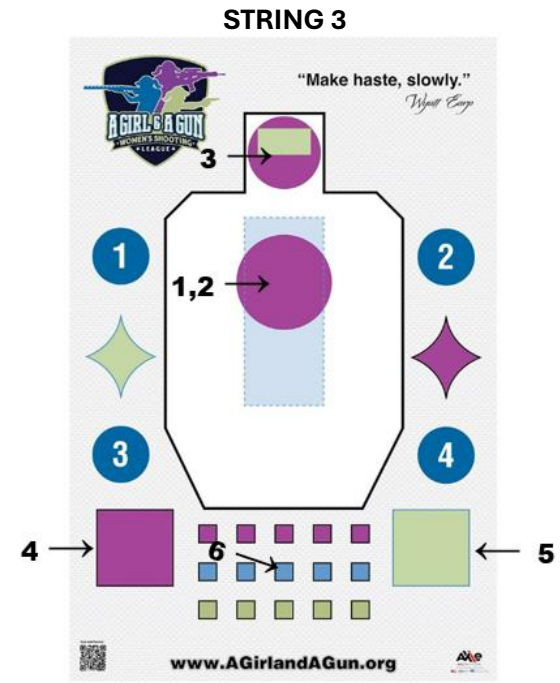

Quarterly Match – Q2 2024

Distance: 5 yards

Target: AG & AG Silhouette Target

Firearm Start Condition & Position: Pistol unloaded and on work surface with slide locked open.

Shooter Start Position: Shooter with arms relaxed and hands down at sides.

ALL 3 strings will be shot using both hands.

On buzzer, load magazine and shoot six rounds, as listed in order above.

On buzzer, load magazine and shoot six rounds, as listed in order above.

On buzzer, load magazine and shoot six rounds, as listed in order above.

After shooting EACH STRING, say aloud, "Clear & make safe the gun" then return pistol to work surface with magazine out, slide locked back and ejection port up.

NOTE: For a shot to count, it must be touching the outer edge of the shape or within the shape. Any shot outside of the shape, not touching the outer edge of the shape, counts as a miss.