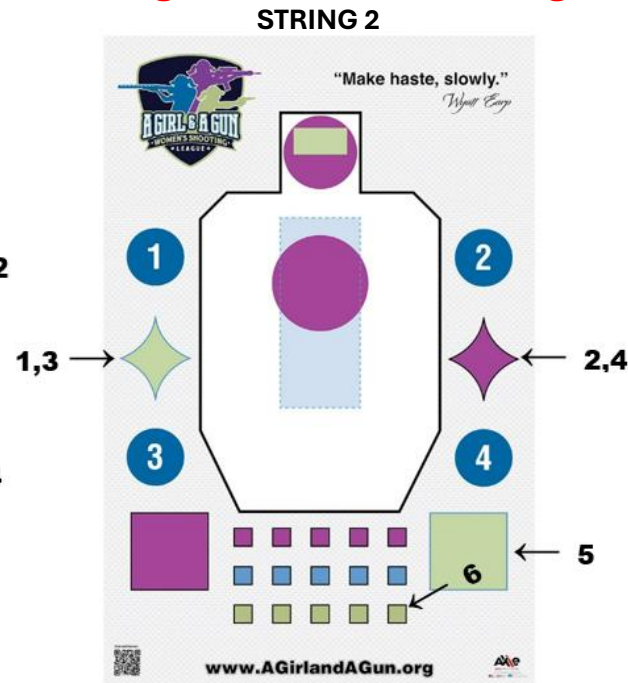

Quarterly Match – Q2 2024

Distance: 5 yards

Target: AG & AG Silhouette Target

Firearm Start Condition & Position: Pistol unloaded and on work surface with slide locked open.

Shooter Start Position: Shooter with arms relaxed and hands down at sides.

ALL 3 strings will be shot using both hands.

On buzzer, load magazine and shoot six rounds, as listed in order above.

On buzzer, load magazine and shoot six rounds, as listed in order above.

On buzzer, load magazine and shoot six rounds, as listed in order above.

After shooting EACH STRING, say aloud, "Clear & make safe the gun" then return pistol to work surface with magazine out, slide locked back and ejection port up.

NOTE: For a shot to count, it must be touching the outer edge of the shape or within the shape. Any shot outside of the shape, not touching the outer edge of the shape, counts as a miss.